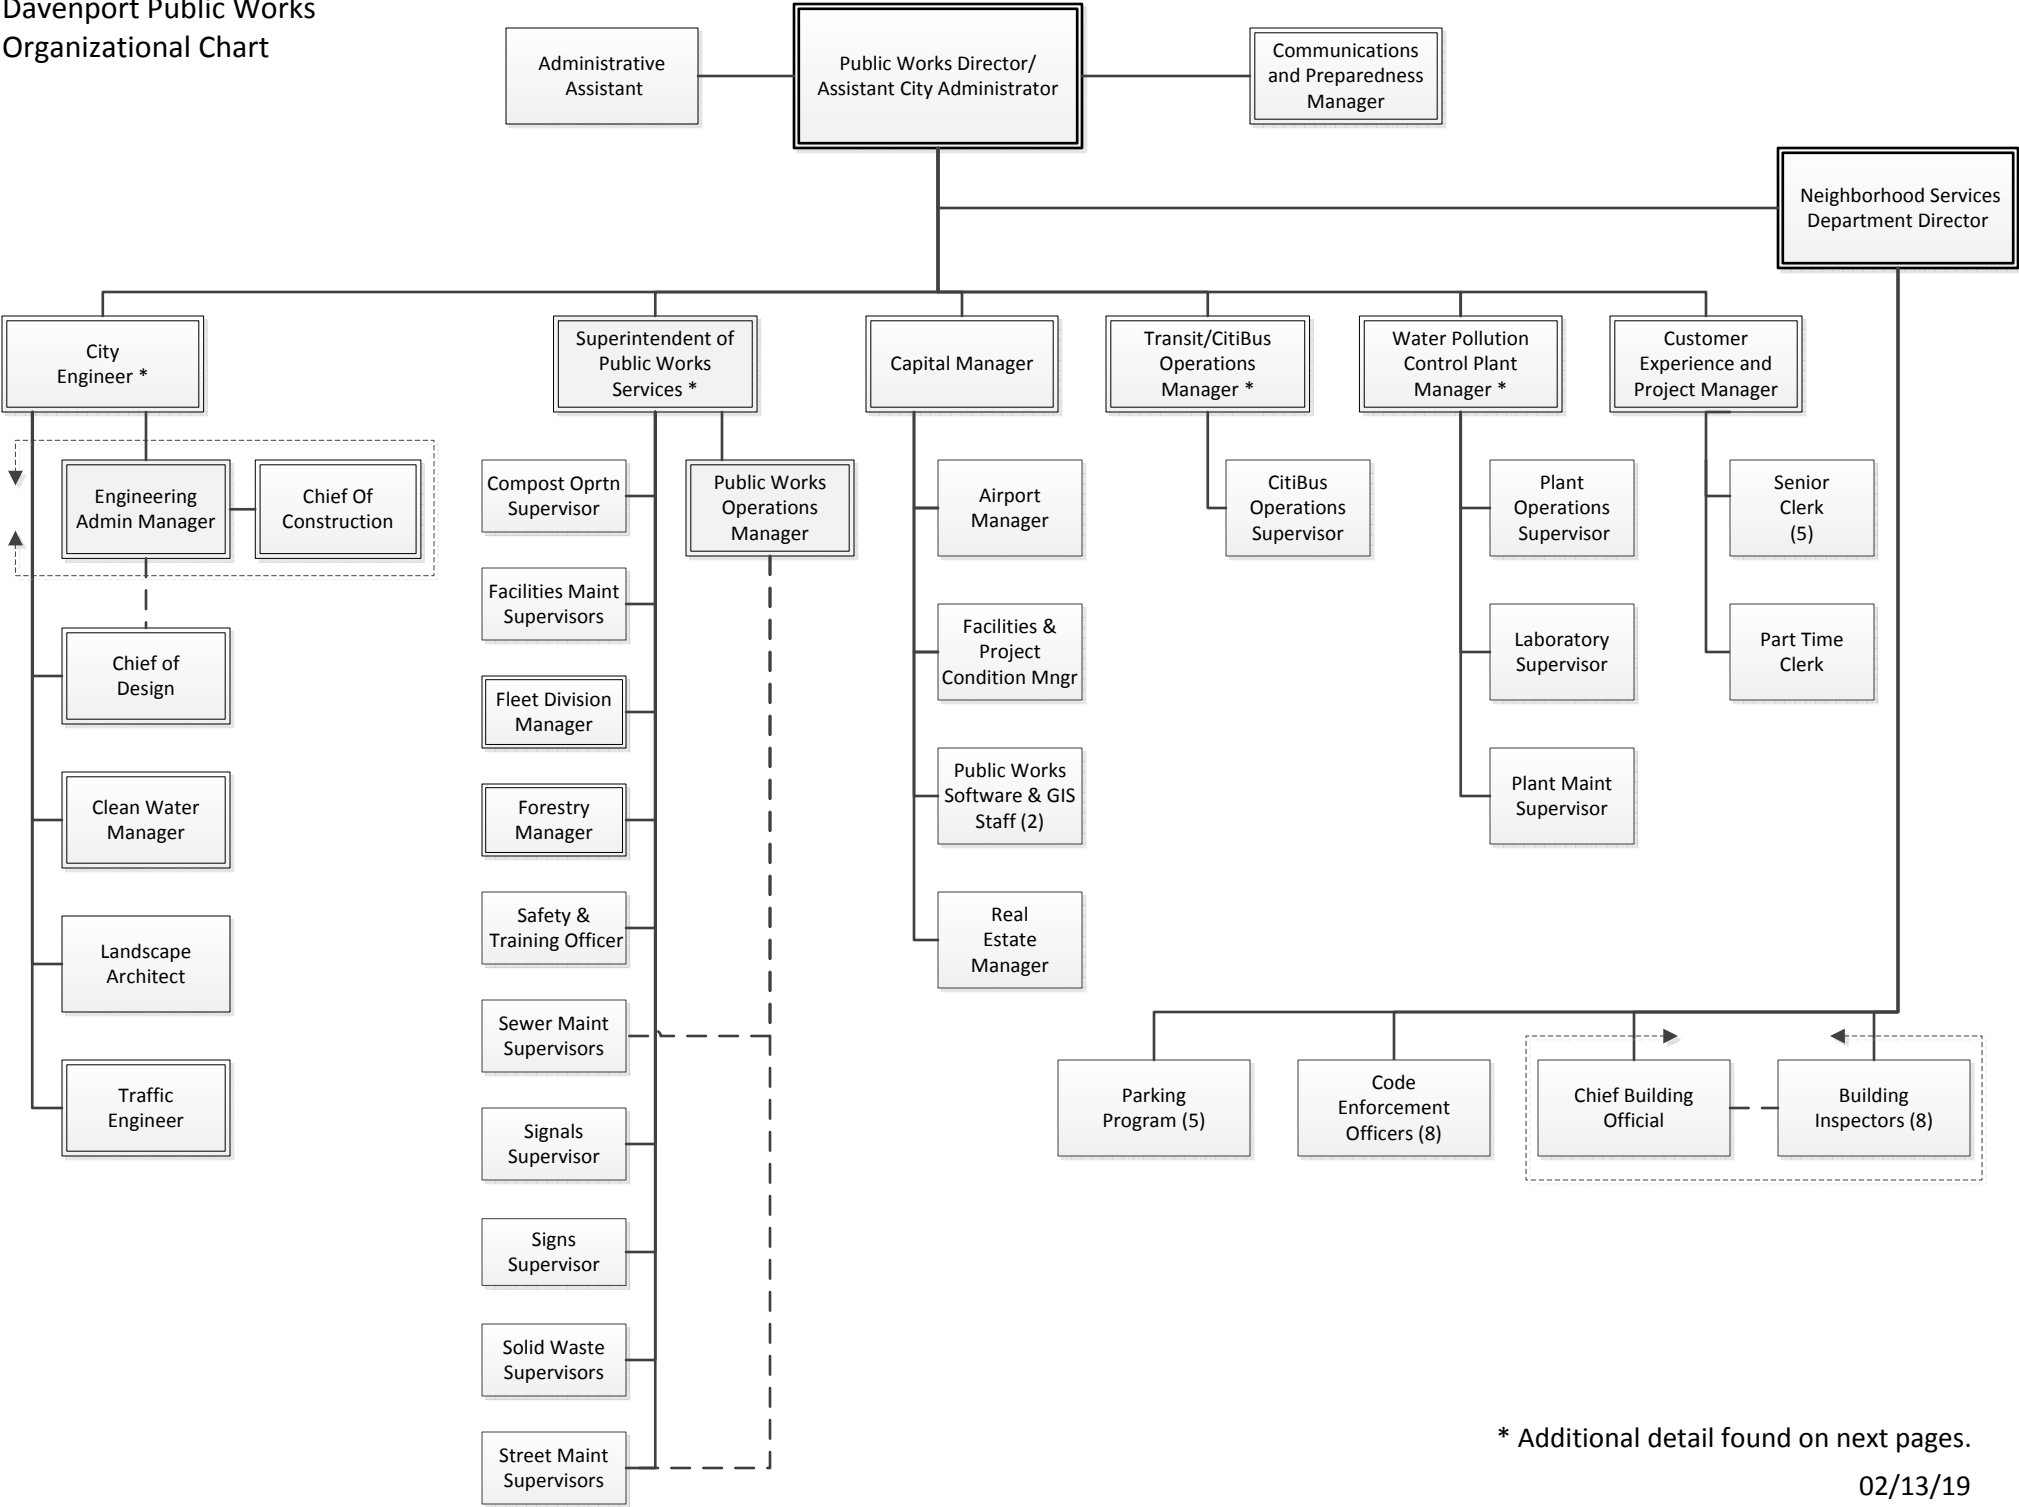

Davenport Public Works
Organizational Chart

* Additional detail found on next pages.

Davenport Public Works
Engineering Division

Davenport Public Works
Water Pollution Control Plant

Davenport Public Works Operations
Fleet Maintenance

Davenport Public Works Operations
 Street Maintenance and
 Sewer Maintenance Divisions

Davenport Public Works Operations
Transit Operations

Davenport Public Works
Operations Divisions

* Additional detail found on next pages.