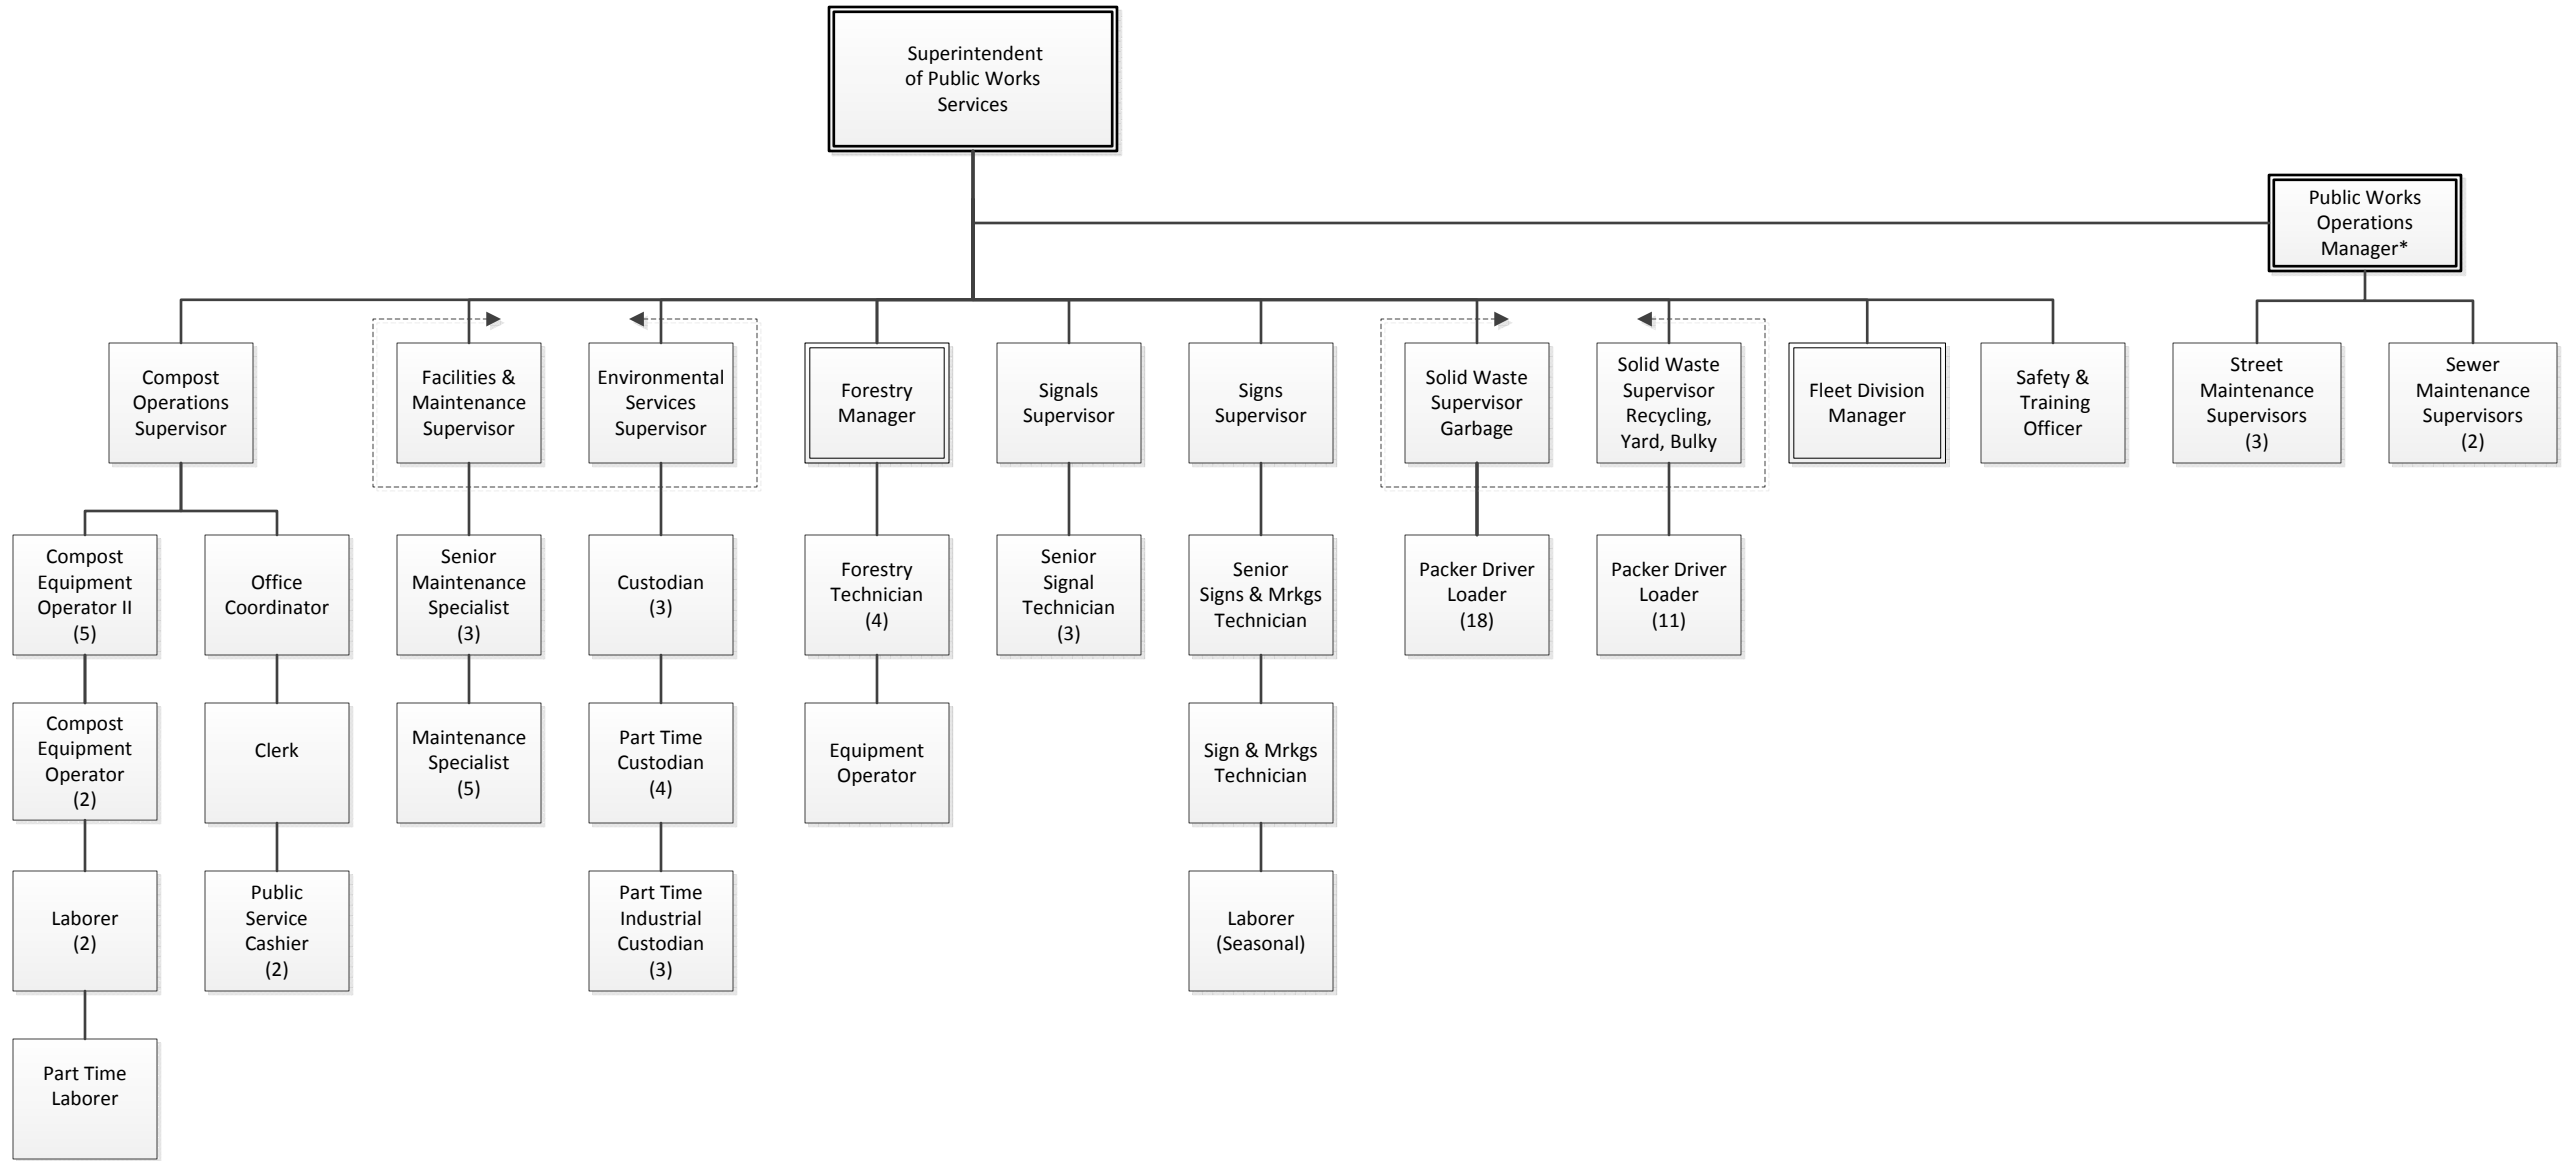

Davenport Public Works
Organizational Chart

* Additional detail found on next pages.

Davenport Public Works
Engineering Division

Davenport Public Works
Water Pollution Control Plant

Davenport Public Works Operations
Fleet Maintenance

Davenport Public Works Operations
 Street Maintenance and
 Sewer Maintenance Divisions

Davenport Public Works Operations
Transit Operations

Davenport Public Works
Operations Divisions

* Additional detail found on next pages.