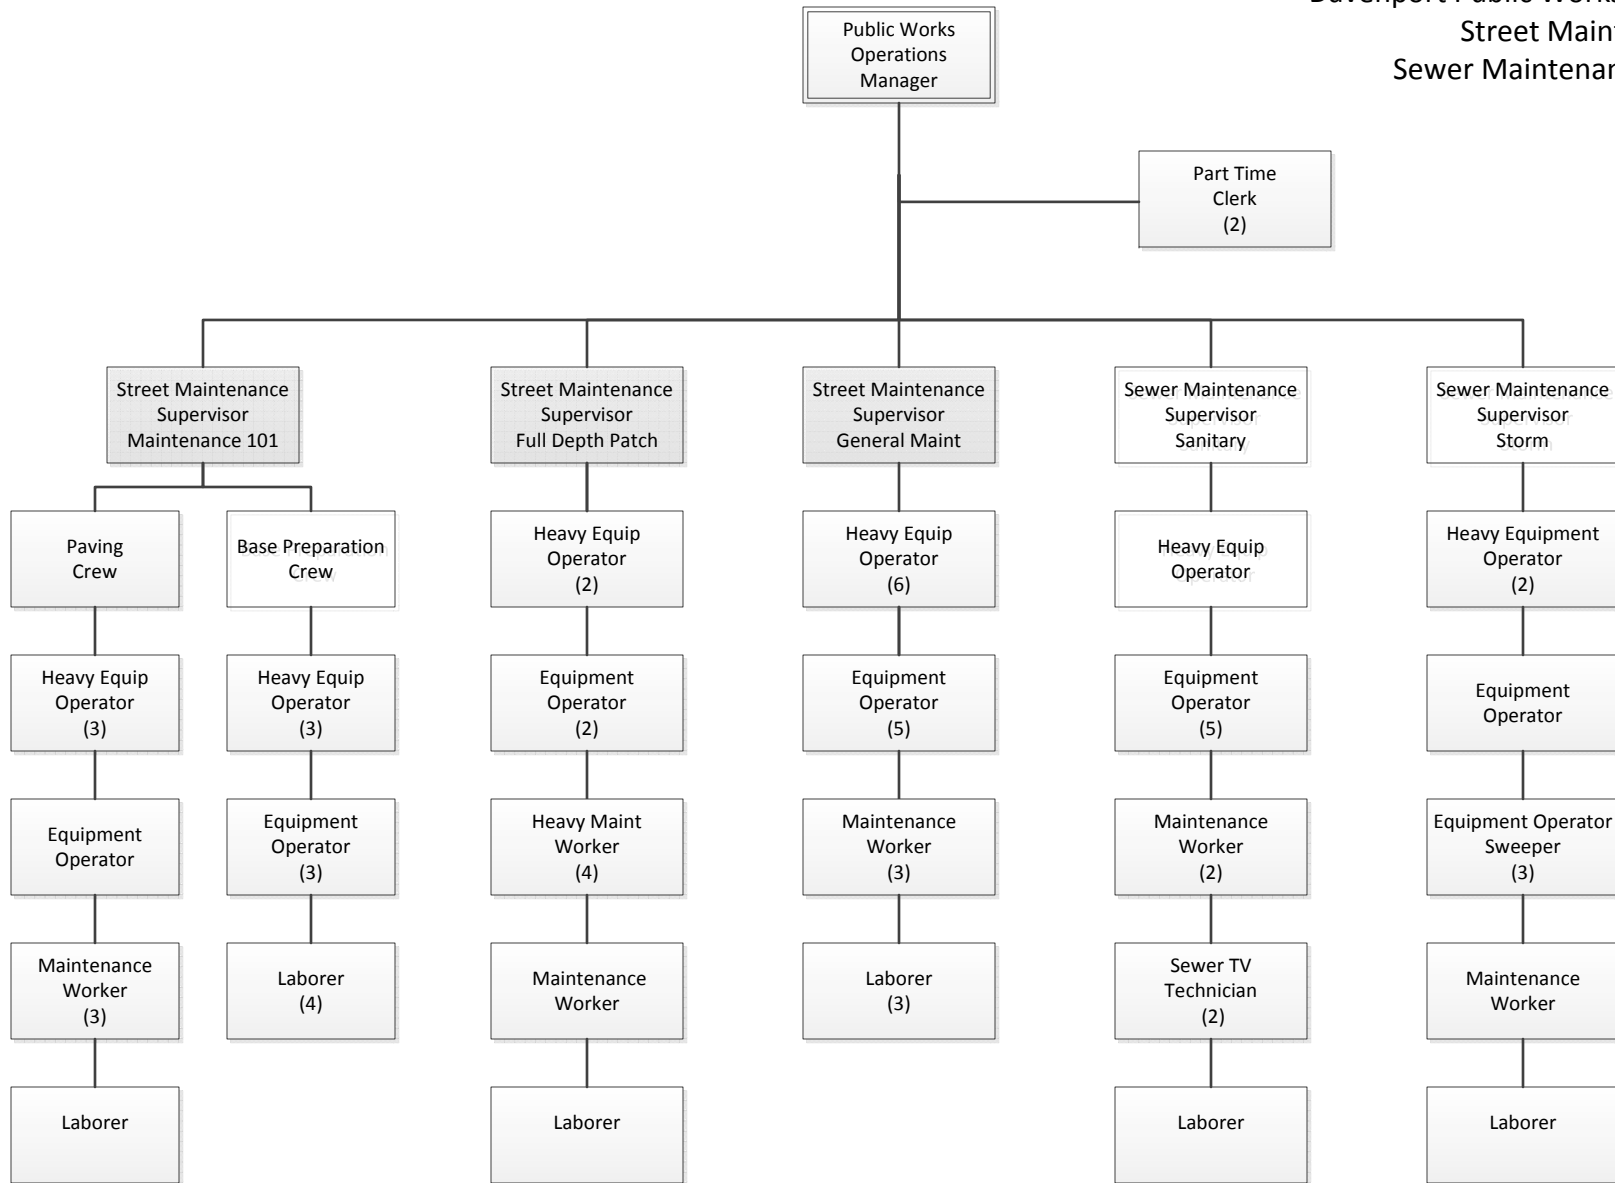

Davenport Public Works
Organizational Chart

* Additional detail found on next pages.

Davenport Public Works
Engineering Division

Davenport Public Works
Water Pollution Control Plant

Davenport Public Works Operations
Fleet Maintenance

Davenport Public Works Operations
 Street Maintenance and
 Sewer Maintenance Divisions

Davenport Public Works Operations
Transit Operations

Davenport Public Works
Operations Divisions

* Additional detail found on next pages.